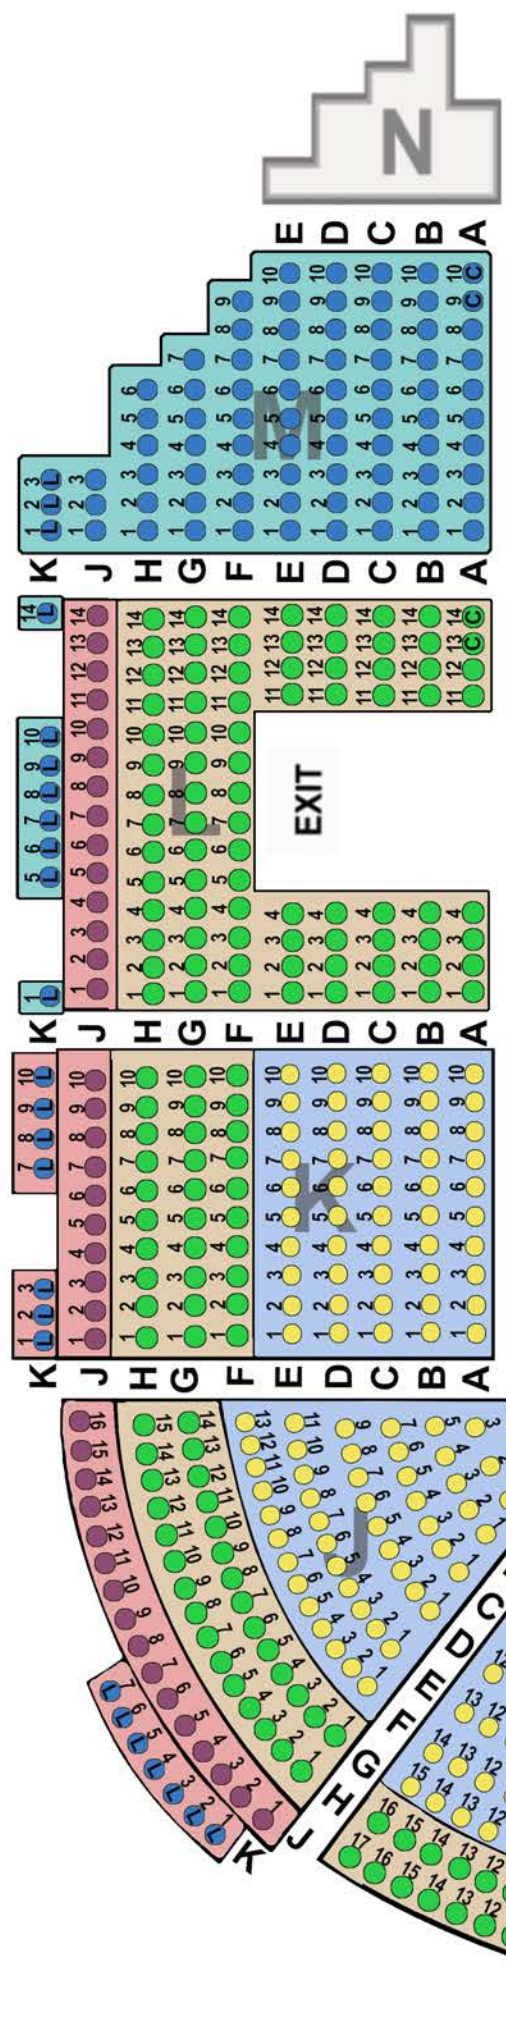

updated for the 2023-24 season

Seat Location Guide (shading behind seat refers to the Location of that seat)

Price Tier Guide (dot on seat refers to the Price Tier of that seat)

Wheelchair Accessible seats are available at all prices on Orchestra Floor.

Seat Code Guide (some seats show a letter or symbol on the seat dot; here's what those codes mean)

- L** Limited view: seat may have obstructed or limited view. No refunds or exchanges.
- O** Obstructed View: Seat is behind the sound booth and may have a limited view. No refunds or exchanges.
- ♿** Wheelchair Accessible. SEAT IS A SPACE, NOT AN ACTUAL SEAT. Purchase without need for such accommodation is grounds for cancellation of order.
- A** Accessible Companion. To be purchased ONLY as the COMPANION of the adjacent Wheelchair Accessible Seat. Purchase of Companion seat otherwise is grounds for cancellation of order.
- C** Mobility: This seat is easier to reach for those with special mobility needs.

Santa Cruz Civic Auditorium

ORCHESTRA FLOOR

All seating is raked except Orchestra Floor.