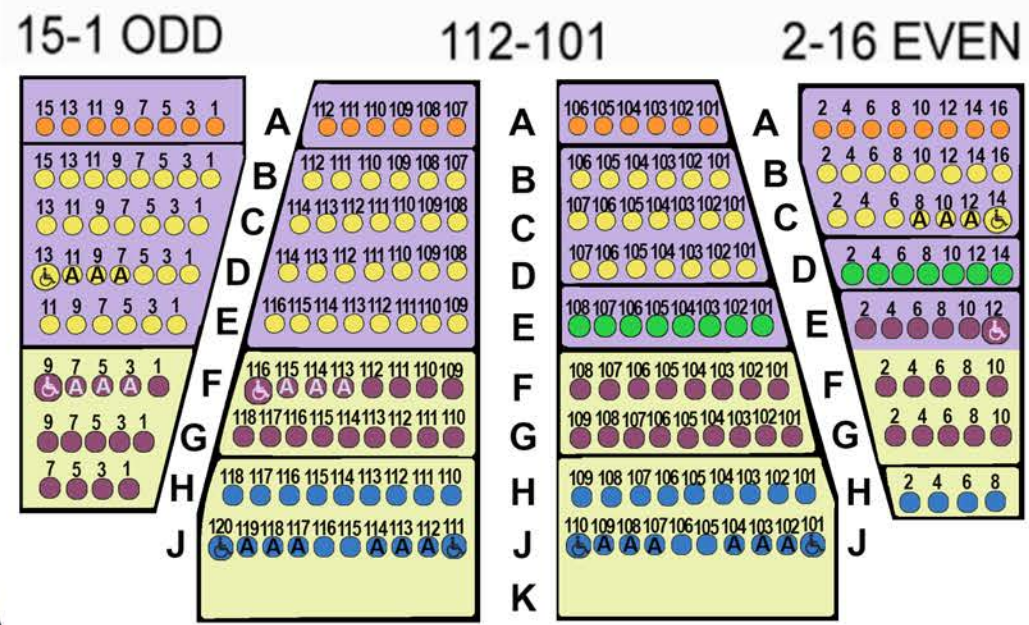

updated for the 2023-24 season

Seat Location Guide (shading behind seat refers to the Location of that seat)

Price Tier Guide (dot on seat refers to the Price Tier of that seat)

Wheelchair Accessible seats are available at all prices on Orchestra Floor.

Seat Code Guide (some seats show a letter or symbol on the seat dot; here's what those codes mean)

- L** Limited view: seat may have obstructed or limited view. No refunds or exchanges.
- O** Obstructed View: Seat is behind the sound booth and may have a limited view. No refunds or exchanges.
- ♿** Wheelchair Accessible. SEAT IS A SPACE, NOT AN ACTUAL SEAT. Purchase without need for such accommodation is grounds for cancellation of order.
- A** Accessible Companion. To be purchased ONLY as the COMPANION of the adjacent Wheelchair Accessible Seat. Purchase of Companion seat otherwise is grounds for cancellation of order.
- C** Mobility: This seat is easier to reach for those with special mobility needs.

Santa Cruz Civic Auditorium

ORCHESTRA FLOOR

All seating is raked except Orchestra Floor.