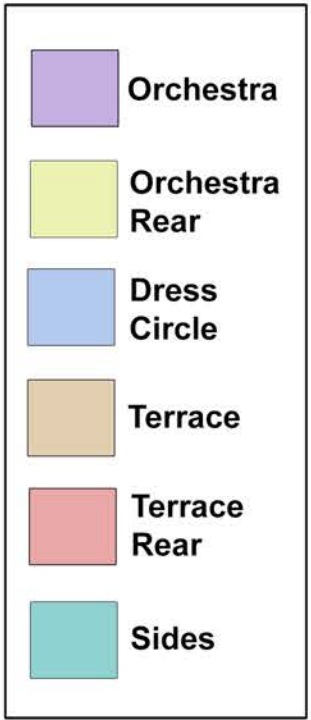

updated for the 2023-24 season

Seat Location Guide (shading behind seat refers to the Location of that seat)

Price Tier Guide (dot on seat refers to the Price Tier of that seat)

Wheelchair Accessible seats are available at all prices on Orchestra Floor.

Seat Code Guide (some seats show a letter or symbol on the seat dot; here's what those codes mean)

- L** Limited view: seat may have obstructed or limited view. No refunds or exchanges.
- O** Obstructed View: Seat is behind the sound booth and may have a limited view. No refunds or exchanges.
- ♿** Wheelchair Accessible. SEAT IS A SPACE, NOT AN ACTUAL SEAT. Purchase without need for such accommodation is grounds for cancellation of order.
- A** Accessible Companion. To be purchased ONLY as the COMPANION of the adjacent Wheelchair Accessible Seat. Purchase of Companion seat otherwise is grounds for cancellation of order.
- C** Mobility: This seat is easier to reach for those with special mobility needs.

Santa Cruz Civic Auditorium

ORCHESTRA FLOOR

All seating is raked except Orchestra Floor.