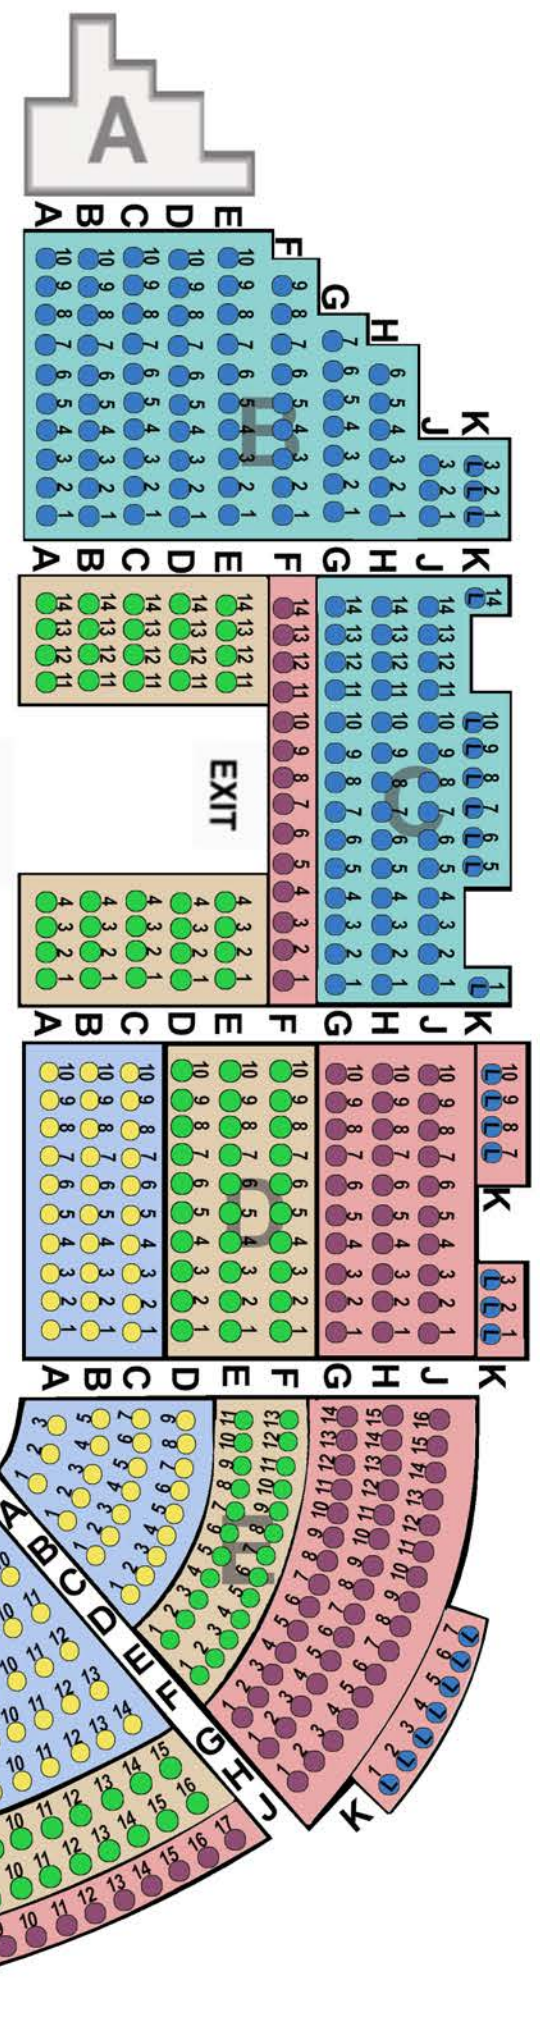

updated for the 2023-24 season

Seat Location Guide (shading behind seat refers to the Location of that seat)

Price Tier Guide (dot on seat refers to the Price Tier of that seat)

Wheelchair Accessible seats are available at all prices on Orchestra Floor.

Seat Code Guide (some seats show a letter or symbol on the seat dot; here's what those codes mean)

- L** Limited view: seat may have obstructed or limited view. No refunds or exchanges.
- O** Obstructed View: Seat is behind the sound booth and may have a limited view. No refunds or exchanges.
- ♿** Wheelchair Accessible. SEAT IS A SPACE, NOT AN ACTUAL SEAT. Purchase without need for such accommodation is grounds for cancellation of order.
- A** Accessible Companion. To be purchased ONLY as the COMPANION of the adjacent Wheelchair Accessible Seat. Purchase of Companion seat otherwise is grounds for cancellation of order.
- C** Mobility: This seat is easier to reach for those with special mobility needs.

Santa Cruz Civic Auditorium

ORCHESTRA FLOOR

All seating is raked except Orchestra Floor.